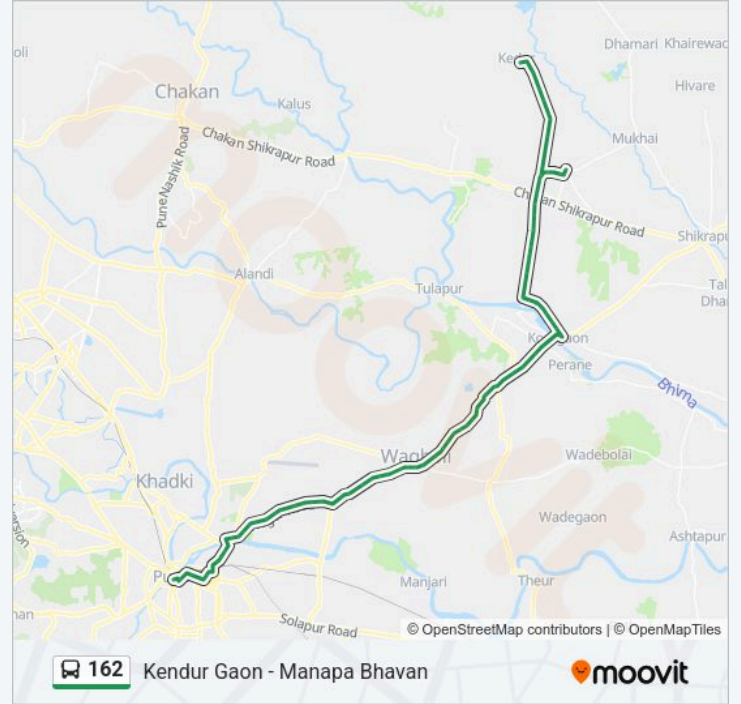

Janakbaba Dargah BRTS

Aaple Ghar BRTS

Khandve Nagar

Sai Satyam Society

Talera Godown

Soyrik Mangal Karyalaya

Panmala Wagholi

Satav High School

Wagholi

Kesnand Phata

Croma Mall Wagholi Road

Bakuri Phata

Jadhav Wasti (Nagar Road)

Gade Wasti (Nagar Road)

Katke Wasti (Nagar Road)

Vitthalwadi (Nagar Road)

Rajashree Ware Housing

12 Wa Mile / Vithai HP Pump

Jagtap Dairy Lonikand

Lonikand

Tulapur Phata

Jagtap Wasti Nagar Road

Walke Wasti Nagar Road

Perne Phata

Koregaon Bhima

Chhatrapati Sambhaji Maharaj High School

Phadatare Wasti

KION Industrial Company

ZF Steering Company

Shaskiya Vishram Gruha Vadhu

Maher Ashram Sanstha

Vadhu Budruk