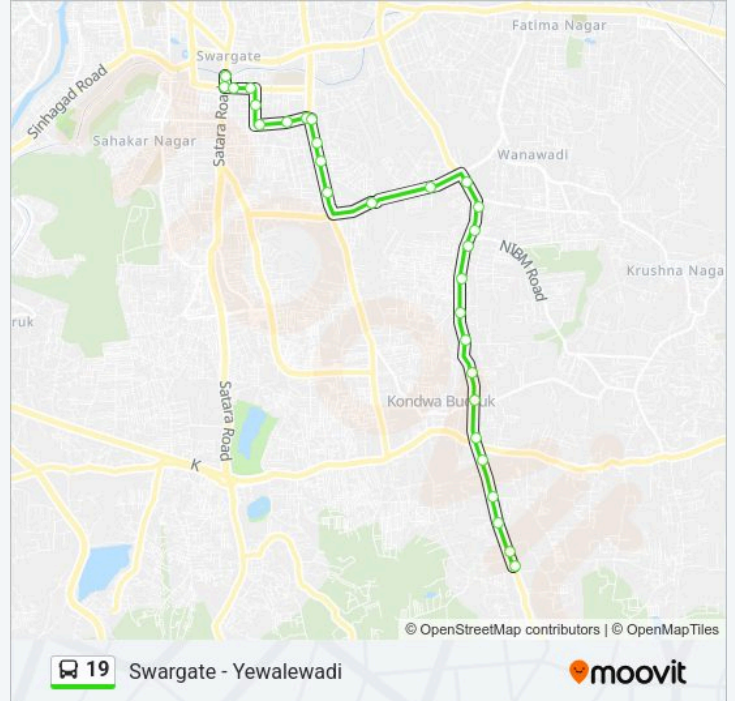

Kondhwa Khurd

Sheetal Petrol Pump Kondhwa Khurd

Kondhwa Police Station

Talab Company Kondhwa

Ramdas Maral

Khadi Machine Chowk Kondhwa Road

Khadi Machine Chowk Yewalewadi Road

Angraj Nagar

Sinhgad Collage Yewalewadi Road

Kondhwa Hospital Ganesh Mandir

Yewalewadi

19 bus time schedules and route maps are available in an offline PDF at moovitapp.com. Use the Moovit App to see live bus times, train schedule or subway schedule, and step-by-step directions for all public transit in Pune.

© 2025 Moovit - All Rights Reserved