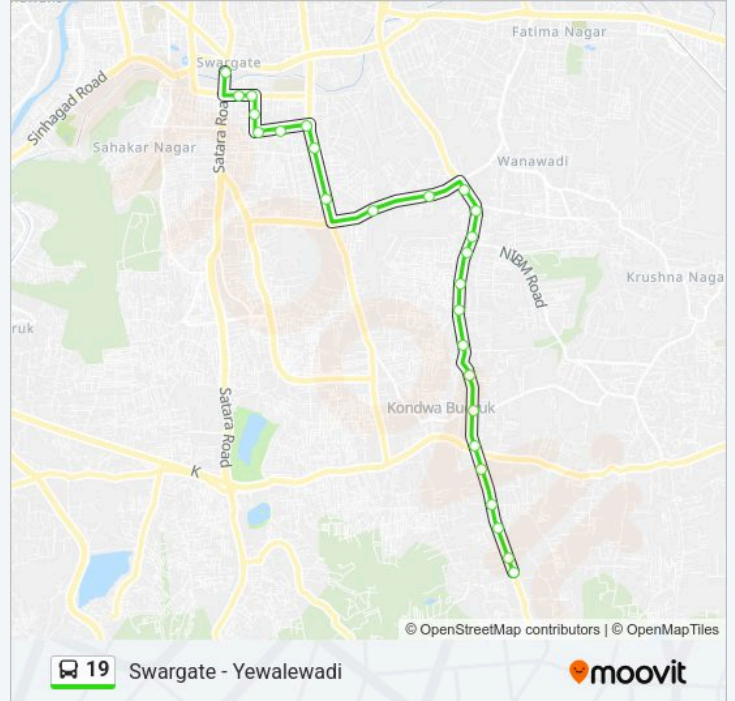

Direction: Swargate

26 stops

[VIEW LINE SCHEDULE](#)

Yewalewadi

Kondhwa Hospital Ganesh Mandir

Sinhgad Collage Yewalewadi Road

Angraj Nagar

Khadi Machine Chowk Yewalewadi Road

19 bus Time Schedule

Swargate Route Timetable:

Monday	06:00-23:00
Tuesday	06:00-23:00
Wednesday	06:00-23:00
Thursday	06:00-23:00
Friday	06:00-23:00
Saturday	06:00-23:00
Sunday	06:00-23:00

19 bus Info**Direction:** Swargate**Stops:** 26**Trip Duration:** 42 min**Line Summary:**

Maharshi Nagar

Mukund Nagar

Ahireswarwadi

Vidya Sahakari Bank Ltd.

Swargate

Direction: Yewalewadi

29 stops

[VIEW LINE SCHEDULE](#)

19 bus Info

Direction: Yewalewadi

Stops: 29

Trip Duration: 42 min

Line Summary:

Kondhwa Khurd

Sheetal Petrol Pump Kondhwa Khurd

Kondhwa Police Station