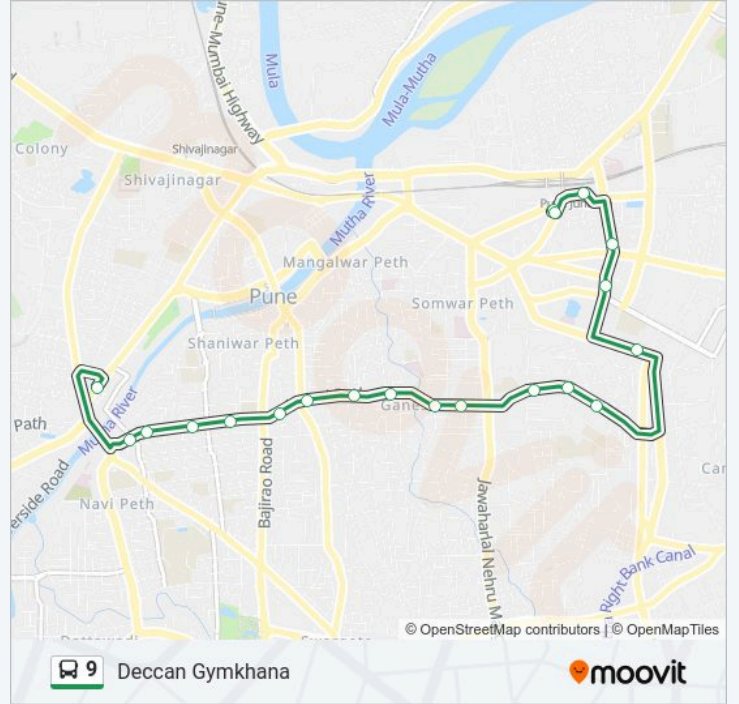

The 9 bus line (Pune Station) has 2 routes. For regular weekdays, their operation hours are:

(1) Pune Station: 05:40-21:10(2) Deccan Gymkhana: 06:25-21:55

Use the Moovit App to find the closest 9 bus station near you and find out when is the next 9 bus arriving.

#### Direction: Pune Station

23 stops

[VIEW LINE SCHEDULE](#)

Deccan Gymkhana  
Kulkarni Petrol Pump  
Chitrashala  
Sadashiv Peth Haud  
Vishram Baug Wada  
Appa Balwant Chowk  
Dakshinmukhi Maruti Mandir  
Kasba Peth Police Station  
Jijamata Baug  
Phadke Haud  
Dagadi Nagoba  
Ganesh Peth  
Alpana Talkies  
Chacha Halwai Chowk  
Quarter Gate  
Sachapir Street  
Batliwala Haud / J.J.Udyan  
Westend  
Lal Deoul Society  
Jilha Parishad State Bank  
Sassoon Hospital

### 9 bus Info

**Direction:** Deccan Gymkhana

**Stops:** 20

**Trip Duration:** 32 min

**Line Summary:**

Kulkarni Petrol Pump

Deccan Gymkhana

9 bus time schedules and route maps are available in an offline PDF at [moovitapp.com](https://moovitapp.com). Use the Moovit App to see live bus times, train schedule or subway schedule, and step-by-step directions for all public transit in Pune.

© 2024 Moovit - All Rights Reserved