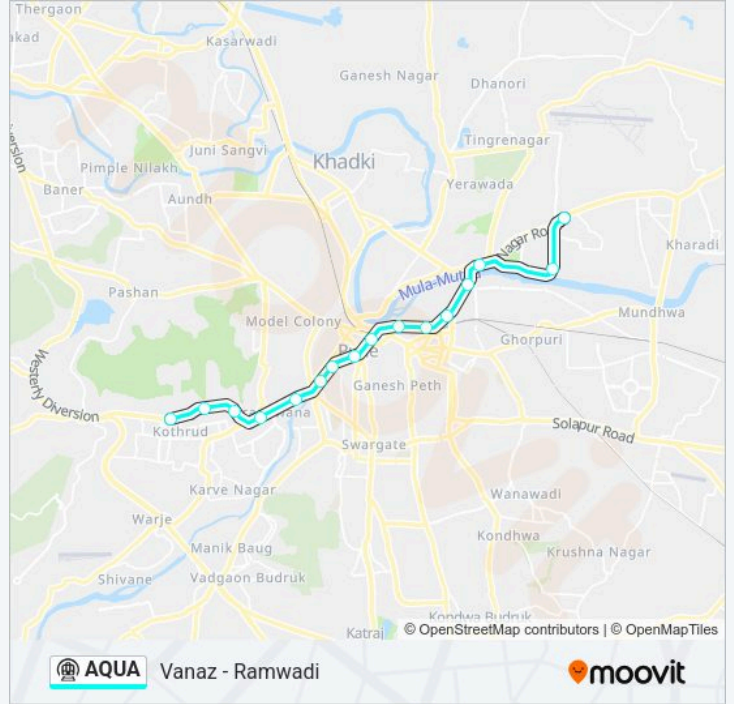

The AQUA metro line (Vanaz - Ramwadi) has 2 routes. For regular weekdays, their operation hours are:

(1) to Garware College: 06:00-22:00(2) to Vanaz: 06:00-22:00

Use the Moovit App to find the closest AQUA metro station near you and find out when is the next AQUA metro arriving.

AQUA metro Time Schedule

to Garware College Route Timetable:

Monday	06:00-22:00
Tuesday	06:00-22:00
Wednesday	06:00-22:00
Thursday	06:00-22:00
Friday	06:00-22:00
Saturday	06:00-22:00
Sunday	06:00-22:00

AQUA metro Info

Direction: to Garware College

Stops: 16

Trip Duration: 36 min

Line Summary:

Direction: to Vanaz

16 stops

[VIEW LINE SCHEDULE](#)

- Ramwadi
- Kalyani Nagar
- Yerwada
- Bund Garden
- Ruby Hall Clinic
- Pune Railway Station
- Mangalwar Peth
- District Court
- PMC
- Chhatrapati Sambhaji Garden
- Deccan Gymkhana
- Garware College
- Nal Stop
- Ideal Colony
- Anand Nagar
- Vanaz

Direction: to Vanaz

Stops: 16

Trip Duration: 36 min

Line Summary:

AQUA metro time schedules and route maps are available in an offline PDF at moovitapp.com. Use the Moovit App to see live bus times, train schedule or subway schedule, and step-by-step directions for all public transit in Pune.