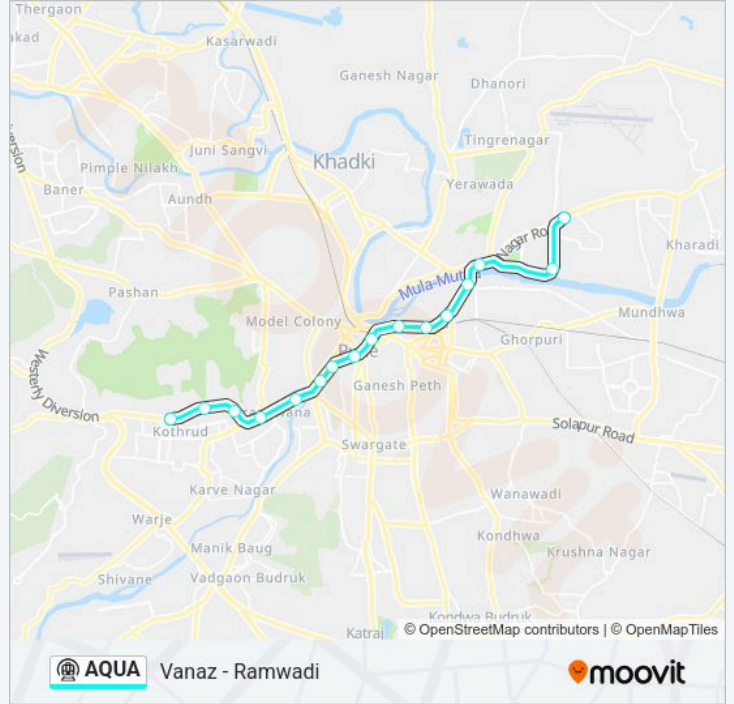

The AQUA metro line (Vanaz - Ramwadi) has 2 routes. For regular weekdays, their operation hours are:

(1) to Garware College: 06:00-22:00(2) to Vanaz: 06:00-22:00

Use the Moovit App to find the closest AQUA metro station near you and find out when is the next AQUA metro arriving.

AQUA metro Time Schedule

to Garware College Route Timetable:

Monday	06:00-22:00
Tuesday	06:00-22:00
Wednesday	06:00-22:00
Thursday	06:00-22:00
Friday	06:00-22:00
Saturday	06:00-22:00
Sunday	06:00-22:00

AQUA metro Info

Direction: to Garware College

Stops: 16

Trip Duration: 36 min

Line Summary:

Direction: to Vanaz

16 stops

[VIEW LINE SCHEDULE](#)

- Ramwadi
- Kalyani Nagar
- Yerwada
- Bund Garden
- Ruby Hall Clinic
- Pune Railway Station
- Mangalwar Peth
- District Court
- PMC
- Chhatrapati Sambhaji Garden
- Deccan Gymkhana
- Garware College
- Nal Stop
- Ideal Colony
- Anand Nagar
- Vanaz

Direction: to Vanaz

Stops: 16

Trip Duration: 36 min

Line Summary:

AQUA metro time schedules and route maps are available in an offline PDF at moovitapp.com. Use the Moovit App to see live bus times, train schedule or subway schedule, and step-by-step directions for all public transit in Pune.