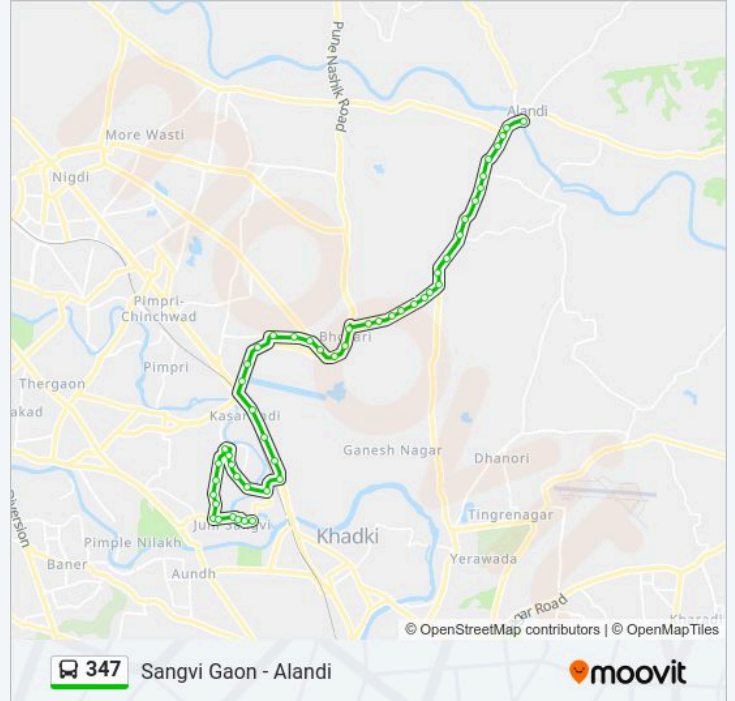

Kate Colony BRTS

Kalewadi Pump

Dehu Phata (Alandi Road)

ST Stand Alandi

Alandi

**Direction: Sangvi Gaon**

51 stops

[VIEW LINE SCHEDULE](#)