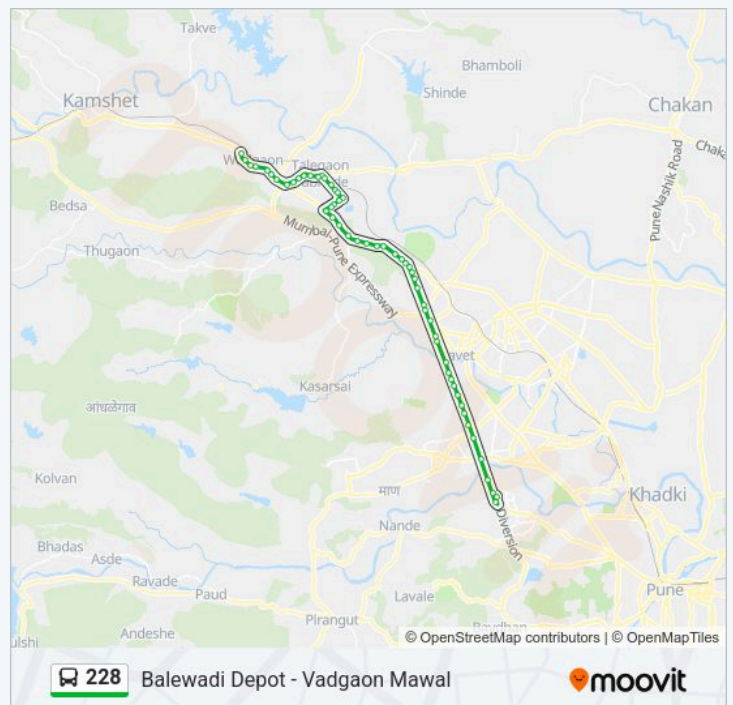

228 bus Time Schedule

Balewadi Depot Route Timetable:

Monday	19:45-21:00
Tuesday	19:45-21:00
Wednesday	19:45-21:00
Thursday	19:45-21:00
Friday	19:45-21:00
Saturday	19:45-21:00
Sunday	19:45-21:00

228 bus Info**Direction:** Balewadi Depot**Stops:** 57**Trip Duration:** 62 min**Line Summary:**

228 bus Time Schedule

Vadgaon Mawal Route Timetable:

Monday	05:00-06:30
Tuesday	05:00-06:30
Wednesday	05:00-06:30
Thursday	05:00-06:30
Friday	05:00-06:30
Saturday	05:00-06:30
Sunday	05:00-06:30

228 bus Info

Direction: Vadgaon Mawal

Stops: 56

Trip Duration: 60 min

Line Summary:

Begdewadi Phata

Begdewadi Railway Station

Shankarwadi

Ladkat Petrol Pump