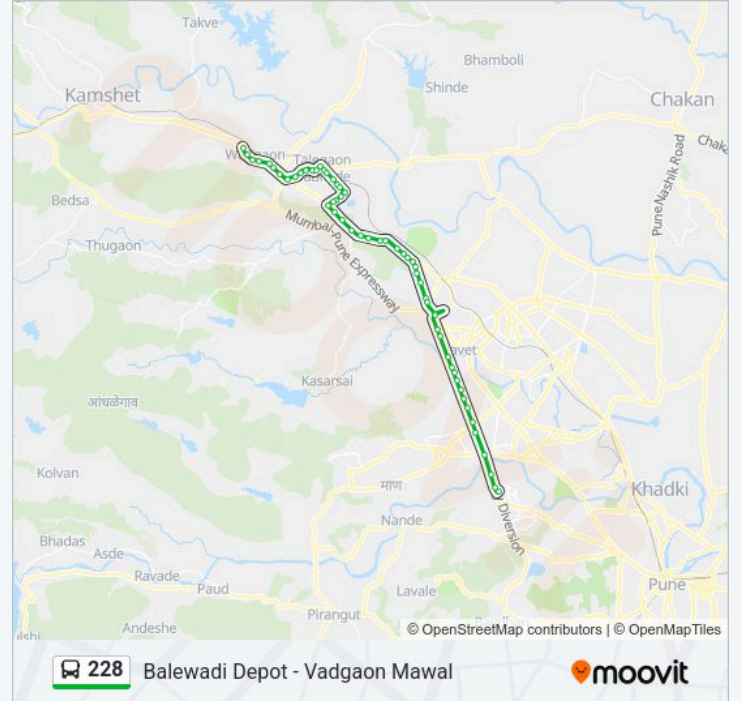

Bhandari Hospital

Sant Tukaram Nagar

Vipraj Company (Limb Phata)

Talegaon Khind

Gruha Prkalp

Somatne Phata

Poona Poultry

Ladkat Petrol Pump

Shankarwadi

Begdewadi Railway Station

Begdewadi Phata

Indrayani Darshan Society

Krushna Mandir Dehu Road

Central Restaurant Dehu Road

Dehu Road Katraj Bypass

Immanuel Tamil Methodist Church

Mamurdi Gaon

Lekha Farm & Padmavati Garden

Indraprabha Society (Kiwale)

Mukai Chowk Corner (Kiwale)

Mukai Chowk Terminal (Kiwale)

Sentosa Resorts & Water Park

Ravet Phata Mahadev Corner

Bharat Petrol Pump Punawale

Punawale Lotus Business School

Punawale Phata

Sai CNG Pump Punawale

Maruti Suzuki Service Center Tathwade

JSPM College Tathwade

DY Patil College Tathwade

Indira College Tathwade

BU Bhandari Showroom