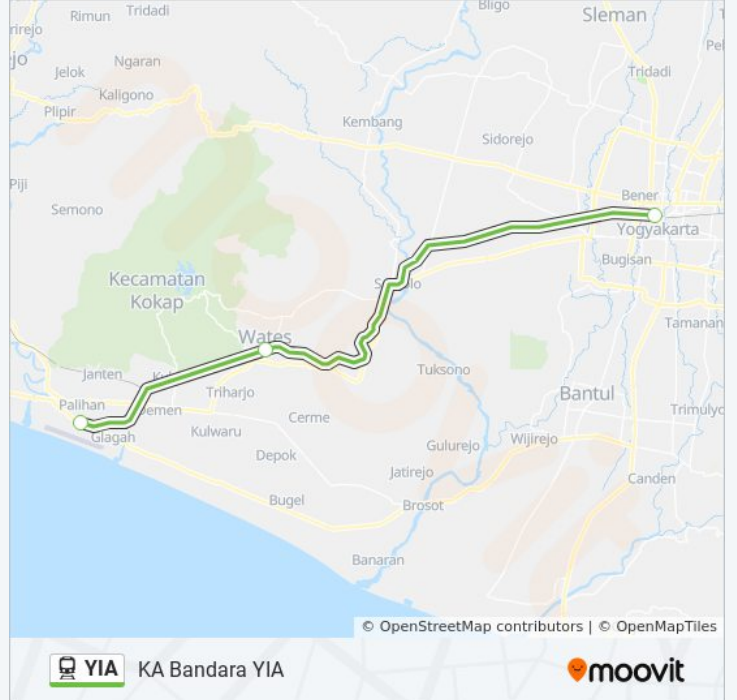

Jadwal waktu dan peta rute YIA kereta tersedia dalam format PDF di moovitapp.com. Gunakan [Moovit App](#) untuk melihat waktu langsung kedatangan bis, jadwal kereta atau jadwal kereta bawah tanah, dan petunjuk langkah demi langkah untuk semua transportasi umum di Yogyakarta.

[Tentang Moovit](#) • [Solusi MaaS](#) • [Negara yang didukung](#) • [Komunitas Mooviter](#)

© 2023 Moovit - Hak Cipta Dilindungi

Cek waktu tiba langsung