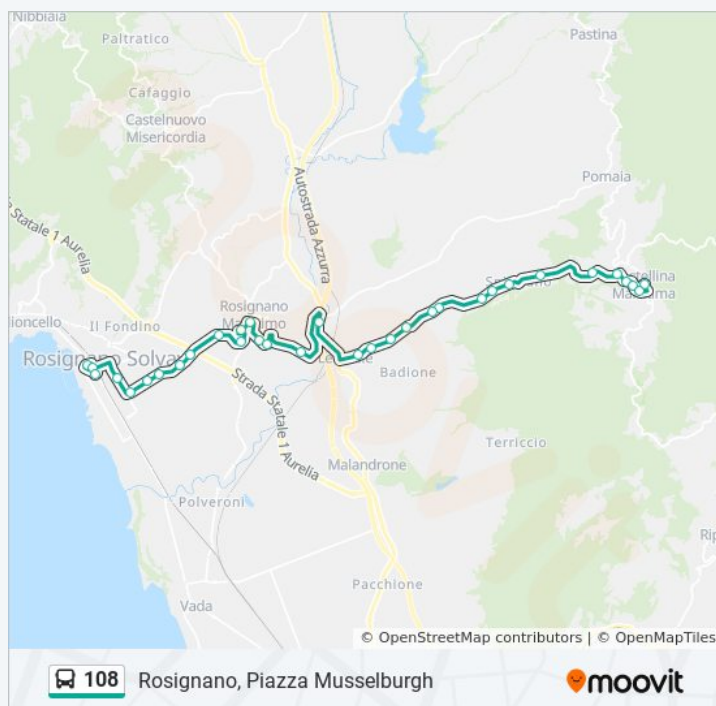

Aione

Ristorante Il Leccio

V. Roma 82a

Falsiche 2

Falsiche 1

Bivio Campo Sportivo

Pian Dell'Umidone

Badie Scuola

Badie

V. Emilia Bivio Pomaia

Pianacce

Località Grotti

Cimitero Di Rosignano Marittimo

Località Gallina

V.Repubblica Loc. Cerbonche

V. Repubblica, V. Cava

V. Repubblica 35

V. Repubblica, V. Belli

Rosignano, V. Repubblica 5 Strade

Rosignano, V. Repubblica Iti

V. Repubblica Stadio

V.Allende, V. Buccari

V. Allende, V. Bandiera

V. Allende, V. Cairoli

V. Allende, V.Pastrengo

V. Berti Mantellassi Coop

Rosignano Solvay Coop

Rosignano, Piazza Musselburgh

Fermate: 37

Durata del tragitto: 34 min

La linea in sintesi:

Orari, mappe e fermate della linea bus 108 disponibili in un PDF su moovitapp.com. Usa [App Moovit](https://moovitapp.com) per ottenere tempi di attesa reali, orari di tutte le altre linee o indicazioni passo-passo per muoverti con i mezzi pubblici a Firenze.

[Scopri Moovit](#) • [Soluzioni MaaS](#) • [Paesi disponibili](#) • [Mooviter Community](#)

Controlla gli orari di arrivo in tempo reale