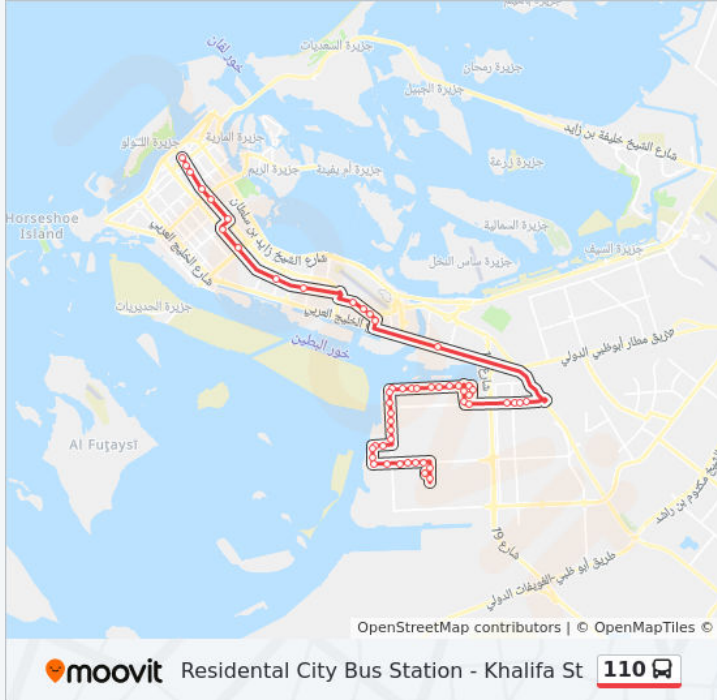

معلومات 110 حافلة

اتجاه: Khalifa St

محطات: 52

مدة الرحلة: 80 دقيقة

مخلص الخط:

اتجاه: Khalifa St

52 محطات

[عرض جدول مواعيد الخط](#)

Icad Residential City / Bus Station

St 11 / Icad Residential City Main Gate

St 11 / Police Station

St 16 / Icad Residential City Gate 2

St 16 / Icad Residential City Gate XX

St 16 / St 9

St 16 / Ad Cable Factory

St 7 / St 10

St 7 / St 8

St 7 / Al Jaber Group

St 7 / Mussafah Port

St 6 / Mussafah Port

St 6 / Adco

St 6 / St 9

St 6 / Stop 11016

St 15 / St 8

St 8 / St 15

St 79 / Capital Mall

St 79 / Mazyad Mall

St 79 / St 26

St 79 / Emirates Identity Authority

Al Khaleej Al Arabi St / Police Check Point

St 35 / Ministry Of Interior