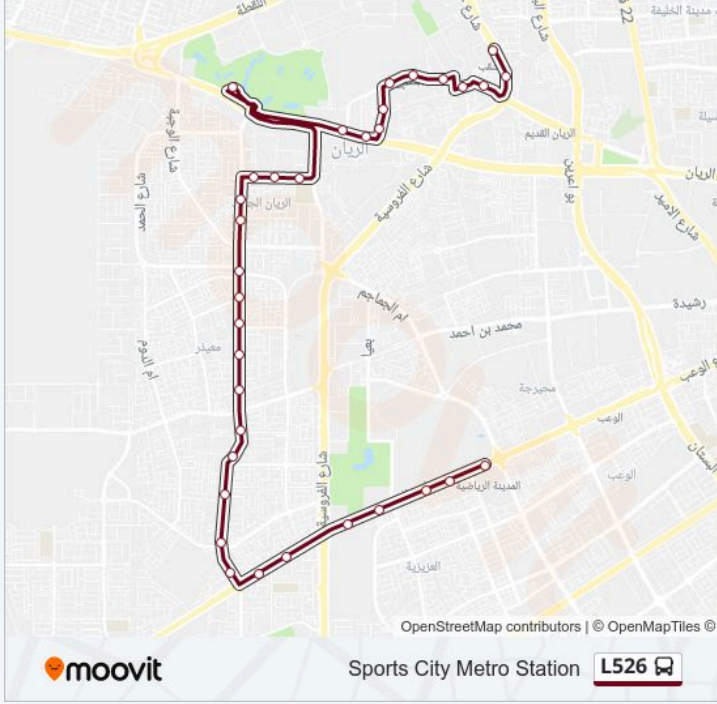

## اتجاه: Al Shaqab Metro Station

43 محطات

[عرض جدول مواعيد الخط](#)

- Ent 1 Sports City Metro Station
- Sports City Metro Station
- Osman Bin Zaid St 1
- After Othman Bin Affan St
- Osman Bin Zaid St 2
- Family Medical Polyclinic
- Before Umm Al Khraj St
- House 39
- Hyatt Plaza Al Waab St
- Aspire Park
- Pink Lady Saloon
- Hamad Ambulance Sub Station
- Al Sedaira St 9
- Al Sedaira Stop 1
- Al Sedaira Stop 2
- Al Sedaira Stop 3
- Muaitheer North Street
- Al Salam St
- Al Salam St East Side Near Al Sebseb St
- Al Salam St East Side Near Al Deebeel
- Al Salam St East Side Near Thabit Bin Anas

- Al Salam St East Side Near Al Ittifaq St
- Al Salam Street East Side Near Al Annabi St
- Al Shafi 1
- Al Shaafi Near Commercial Bank
- Aster
- Al Jassasiya Stop 2
- Al Qalah St
- Education City Golf Club
- Al Rayyan Road Stop 3
- Al Rayyan Al Jadeed St
- Al Rayyan Al Jadeed St Before Furousiya
- Al Rayyan Al Jadeed St North Side After Furousiya
- Al Rayyan Al Jadeed St North Side Before Al Busayer
- Al Busayer St Near Ibn Adham St
- Al Busayer St Near Al Sama St
- Al Shaqab Gate 7
- Al Shaqab Gate 9
- Al Shaqab Stop 1
- Al Aathar St
- Al Khaleej Library
- Huwar St Near Al Shaqab Metro Station
- Al Shaqab Metro Station

### اتجاه: Sports City Metro Station

34 محطات

[عرض جدول مواعيد الخط](#)

- Al Shaqab Metro Station
- Al Khaleej Library
- Al Khaleej Library
- Al Aathar St
- Al Shaqab Stop 1

## معلومات L526 حافلة

اتجاه: Sports City Metro Station

محطات: 34

مدة الرحلة: 49 دقيقة

مخلص الخط:

Al Shaqab Gate 9

Al Shaqab Gate 7

Al Busayer St Near Al Sama St