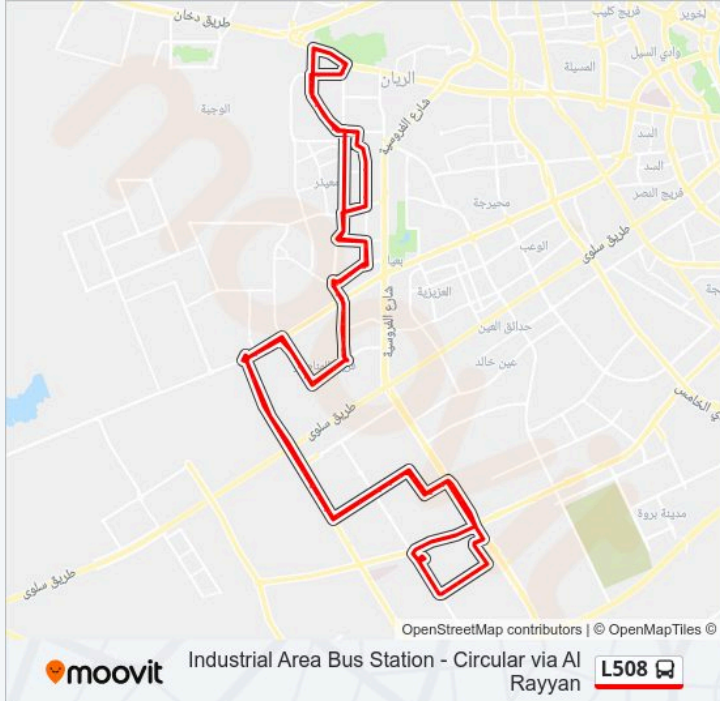

معلومات L508 حافلة

اتجاه: Industrial Area Bus Station - Circular Via Al Rayyan
محطات: 88
مدة الرحلة: 110 دقيقة
مخلص الخط:

اتجاه: Industrial Area Bus Station - Circular Via Al Rayyan

88 محطات

[عرض جدول مواعيد الخط](#)

Industrial Area Bus Station

East Industrial Street, 5

E Industrial St

Street 23 Stop A

Street 23 Stop C

Al Karajat St. Stop A

Al Karajat St. Stop C

Street 15 Stop A

Street 15 Stop C

Street 15 Stop E

Street 15 Stop G

Street 15 Stop I

West Industrial Street Stop A

West Industrial Street Stop C

West Industrial Street Stop E

West Industrial Street Stop G

West Industrial Street Stop H

New Housing

Twar Al Heraithi St 1

Twar Al Heraithi St 3

Tuwar Al Heraithi St 5

Tuwar Al Heraithi St 7

Al Sedaira St 1

Al Sedaira St 3